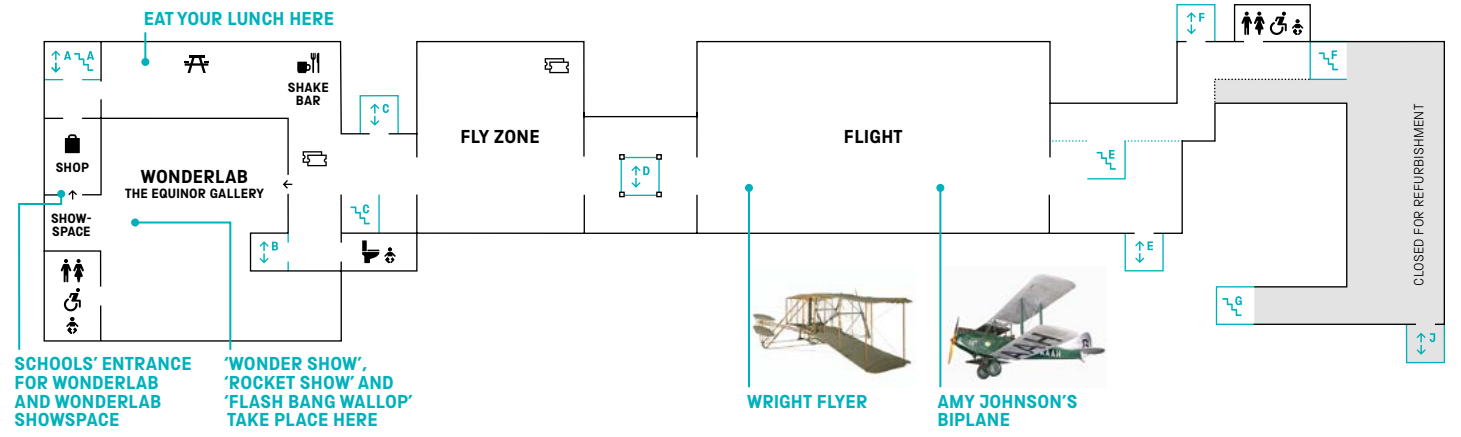

3

- Flight
- Fly Zone
 - Red Arrows 3D
 - PRE-BOOKING REQUIRED
- Picnic area
- Wonderlab
 - The Equinor Gallery
 - PRE-BOOKING REQUIRED
- Wonderlab Showspace
 - PRE-BOOKING REQUIRED

2

- Academy
- The Clockmakers' Museum
- Information Age
- Mathematics
 - The Winton Gallery
- Multi-Faith Room
- Science City 1550-1800
 - The Linbury Gallery
- Special Exhibition Gallery 2
 - TEMPORARILY CLOSED
- The Studio
 - TEMPORARILY CLOSED

1

- Medicine
 - The Wellcome Galleries
- Special Exhibition Gallery 1
 - Science Fiction
 - Journey to the Edge of Imagination
 - UNTIL 20 AUGUST 2023
 - PRE-BOOKING REQUIRED
 - Technicians
 - The David Sainsbury Gallery
 - PRE-BOOKING REQUIRED
 - Who Am I?
 - ACCESS VIA LEVELS 0 AND 3

0

- Energy Hall
- Exploring Space
- Hans Rausing Lecture Theatre
 - PRE-BOOKING REQUIRED
- IMAX®
 - The Ronson Theatre
 - PRE-BOOKING REQUIRED
- James Watt and Our World
- Making the Modern World
- Pattern Pod
 - PRE-BOOKING REQUIRED
- Shop
 - LEVEL 0 AND MEZZANINE
- Tomorrow's World
 - Injecting Hope
 - The Race for a COVID-19 Vaccine
 - UNTIL JUNE 2024

-1

- Basement Studio
 - PRE-BOOKING REQUIRED
- Buggy parking/private lunch space
 - PRE-BOOKING REQUIRED
- The Garden
 - PRE-BOOKING REQUIRED
- Picnic area
- The Secret Life of the Home