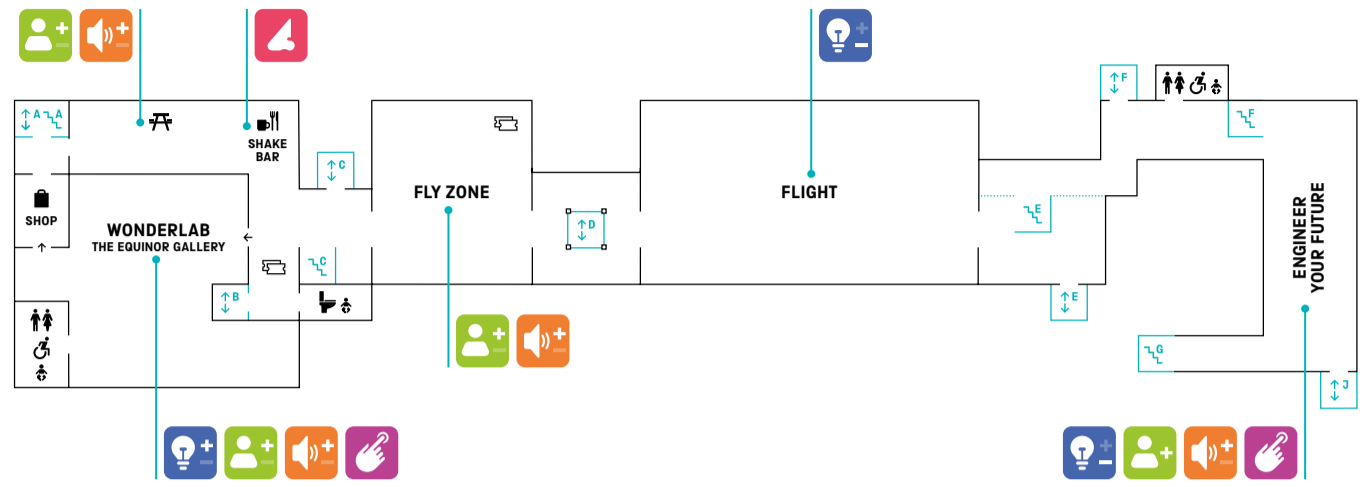

SENSORY MAP

① This map represents an average sensory experience but this may vary at the time of your visit.

LEVEL 3

Engineer Your Future
Test your problem-solving and team-working skills by playing games in this interactive gallery.

Wonderlab
The Equinor Gallery
See lightning strike before your eyes and much more in this fascinating interactive gallery. Demonstrations in this gallery tend to be noisy and bright.

Information Age
See and hear the objects that tell the story of the past 200 years of innovation in information and communication technology.

Making the Modern World
A loom demonstration occurs intermittently throughout the week. This can be noisy.

Pattern Pod
A captivating interactive multisensory area for children to explore.

The Garden
Let your little ones play their way through water, light, sound and construction in this interactive gallery designed for our youngest visitors.

SENSORY KEY

- MORE CROWDED
- LESS CROWDED
- BRIGHTER LIGHT
- DIMMER LIGHT
- NOISIER
- QUIETER
- STRONG SMELLS
- INTERACTIVE

FACILITIES KEY

- LIFTS
- TOILETS
- ACCESSIBLE TOILET
- CHANGING PLACES TOILET
- FAMILY ROOM
- TICKETS
- PICNIC AREA
- BUGGY PARKING
- HEARING LOOP
- STAIRCASES
- ALL-GENDER TOILETS
- AMBULANT TOILET
- BABY CHANGING
- INFO DESK
- CAFÉ / RESTAURANT
- SHOP
- LOCKERS