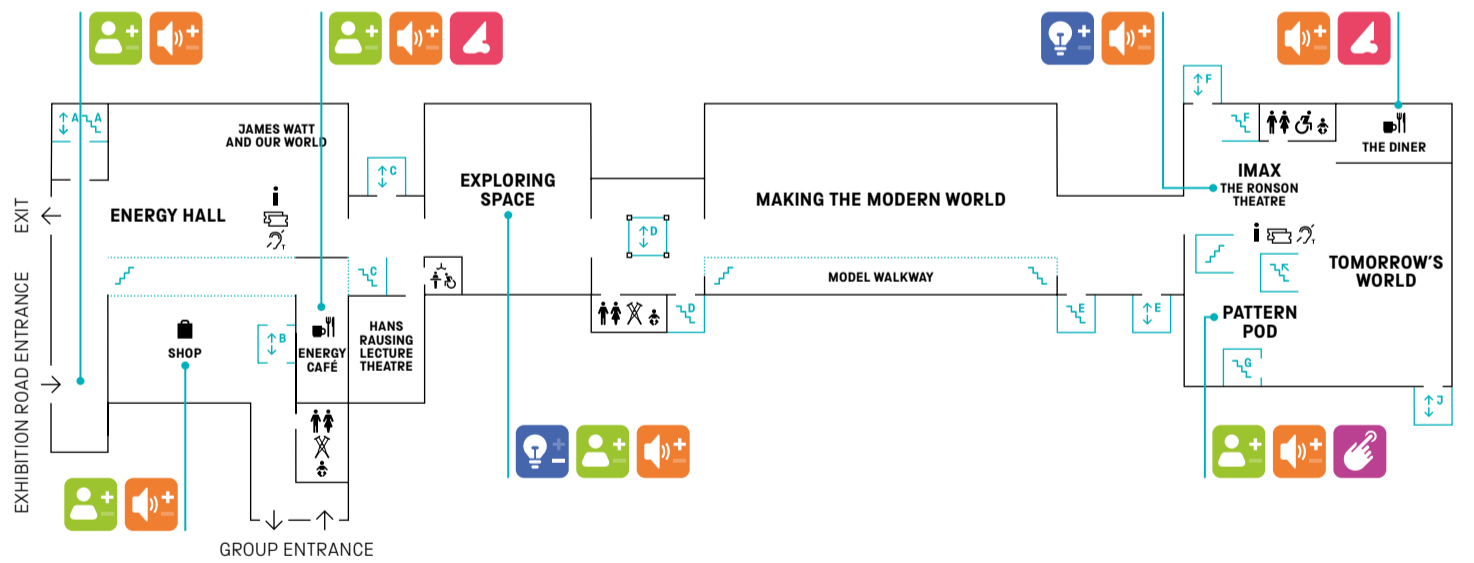

SENSORY MAP

① This map represents an average sensory experience but this may vary at the time of your visit.

LEVEL 3

Engineer Your Future
Test your problem-solving and team-working skills by playing games in this interactive gallery.

Wonderlab
The Equinor Gallery
See lightning strike before your eyes and much more in this fascinating interactive gallery. Demonstrations in this gallery tend to be noisy and bright.

Information Age
See and hear the objects that tell the story of the past 200 years of innovation in information and communication technology.

Making the Modern World
A loom demonstration occurs intermittently throughout the week. This can be noisy.

Pattern Pod
A captivating interactive multisensory area for children to explore.

The Garden
Let your little ones play their way through water, light, sound and construction in this interactive gallery designed for our youngest visitors.

SENSORY KEY

- MORE CROWDED
- LESS CROWDED
- BRIGHTER LIGHT
- DIMMER LIGHT
- NOISIER
- QUIETER
- STRONG SMELLS
- INTERACTIVE

FACILITIES KEY

- LIFTS
- TOILETS
- ACCESSIBLE TOILET
- CHANGING PLACES TOILET
- FAMILY ROOM
- TICKETS
- PICNIC AREA
- BUGGY PARKING
- HEARING LOOP
- STAIRCASES
- ALL-GENDER TOILETS
- AMBULANT TOILET
- BABY CHANGING
- INFO DESK
- CAFÉ / RESTAURANT
- SHOP
- LOCKERS