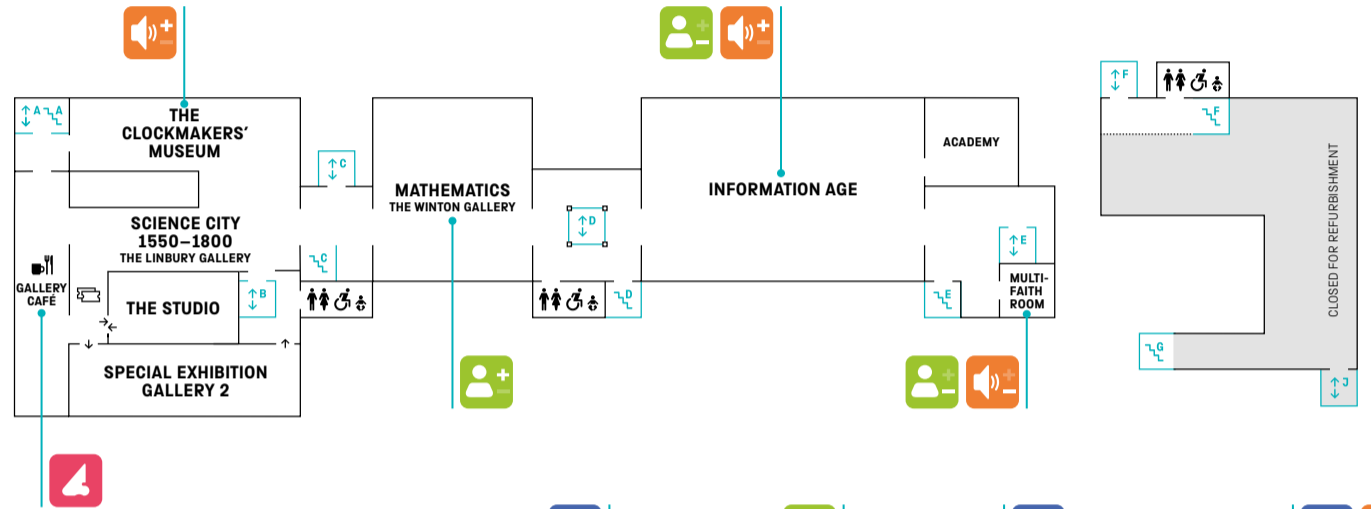

SENSORY MAP

① This map represents an average sensory experience but this may vary at the time of your visit.

LEVEL 3

Engineer Your Future
Test your problem-solving and team-working skills by playing games in this interactive gallery.

Wonderlab
The Equinor Gallery
See lightning strike before your eyes and much more in this fascinating interactive gallery. Demonstrations in this gallery tend to be noisy and bright.

Information Age
See and hear the objects that tell the story of the past 200 years of innovation in information and communication technology.

Making the Modern World
A loom demonstration occurs intermittently throughout the week. This can be noisy.

Pattern Pod
A captivating interactive multisensory area for children to explore.

The Garden
Let your little ones play their way through water, light, sound and construction in this interactive gallery designed for our youngest visitors.

SENSORY KEY

- MORE CROWDED
- LESS CROWDED
- BRIGHTER LIGHT
- DIMMER LIGHT
- NOISIER
- QUIETER
- STRONG SMELLS
- INTERACTIVE

FACILITIES KEY

- LIFTS
- TOILETS
- ACCESSIBLE TOILET
- CHANGING PLACES TOILET
- FAMILY ROOM
- TICKETS
- PICNIC AREA
- BUGGY PARKING
- HEARING LOOP
- STAIRCASES
- ALL-GENDER TOILETS
- AMBULANT TOILET
- BABY CHANGING
- INFO DESK
- CAFÉ / RESTAURANT
- SHOP
- LOCKERS