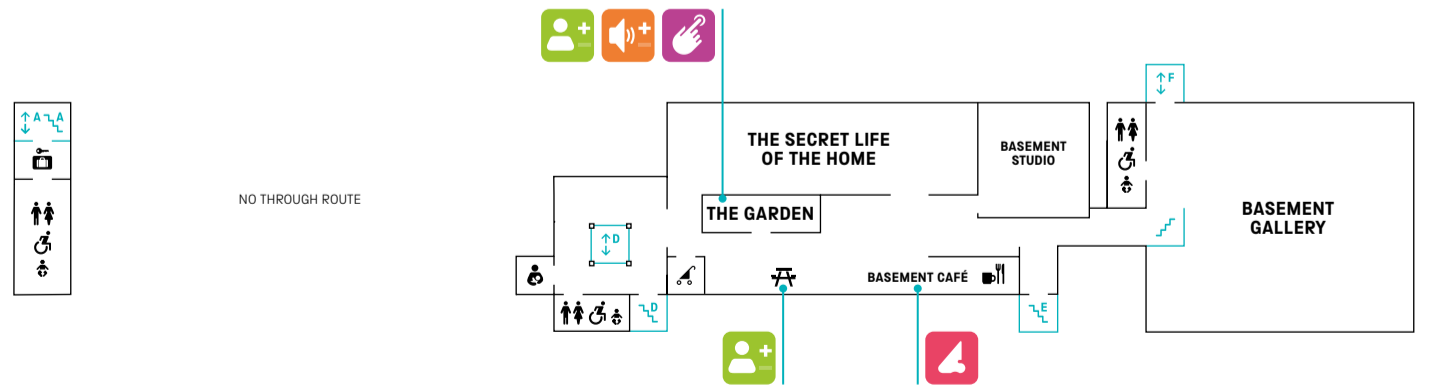

Making the Modern World
A loom demonstration occurs intermittently throughout the week. This can be noisy.

Pattern Pod
A captivating interactive multisensory area for children to explore.

The Garden
Let your little ones play their way through water, light, sound and construction in this interactive gallery designed for our youngest visitors.

SENSORY KEY

- MORE CROWDED
- LESS CROWDED
- BRIGHTER LIGHT
- DIMMER LIGHT
- NOISIER
- QUIETER
- STRONG SMELLS
- INTERACTIVE

FACILITIES KEY

- LIFTS
- TOILETS
- ACCESSIBLE TOILET
- CHANGING PLACES TOILET
- FAMILY ROOM
- TICKETS
- PICNIC AREA
- BUGGY PARKING
- HEARING LOOP
- STAIRCASES
- ALL-GENDER TOILETS
- AMBULANT TOILET
- BABY CHANGING
- INFO DESK
- CAFÉ / RESTAURANT
- SHOP
- LOCKERS