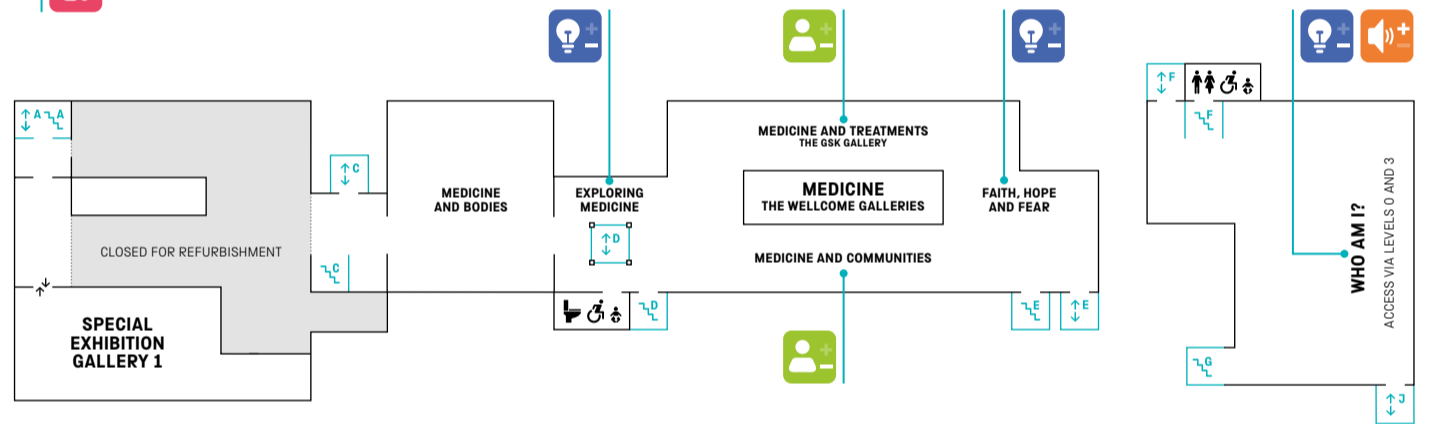

SENSORY MAP

① This map represents an average sensory experience but this may vary at the time of your visit.

LEVEL 3

Engineer Your Future
Test your problem-solving and team-working skills by playing games in this interactive gallery.

Wonderlab
The Equinor Gallery
See lightning strike before your eyes and much more in this fascinating interactive gallery. Demonstrations in this gallery tend to be noisy and bright.

Information Age
See and hear the objects that tell the story of the past 200 years of innovation in information and communication technology.

Who Am I?
Discover what makes you unique through intriguing objects, thought-provoking artworks and hands-on exhibits in this gallery.

Energy Hall
Mill Engine demonstrations occur intermittently throughout the week. These can be noisy.

Making the Modern World
A loom demonstration occurs intermittently throughout the week. This can be noisy.

Pattern Pod
A captivating interactive multisensory area for children to explore.

The Garden
Let your little ones play their way through water, light, sound and construction in this interactive gallery designed for our youngest visitors.

SENSORY KEY

- MORE CROWDED
- LESS CROWDED
- BRIGHTER LIGHT
- DIMMER LIGHT
- NOISIER
- QUIETER
- STRONG SMELLS
- INTERACTIVE

FACILITIES KEY

- LIFTS
- TOILETS
- ACCESSIBLE TOILET
- CHANGING PLACES TOILET
- FAMILY ROOM
- TICKETS
- PICNIC AREA
- BUGGY PARKING
- HEARING LOOP
- STAIRCASES
- ALL-GENDER TOILETS
- AMBULANT TOILET
- BABY CHANGING
- INFO DESK
- CAFÉ / RESTAURANT
- SHOP
- LOCKERS